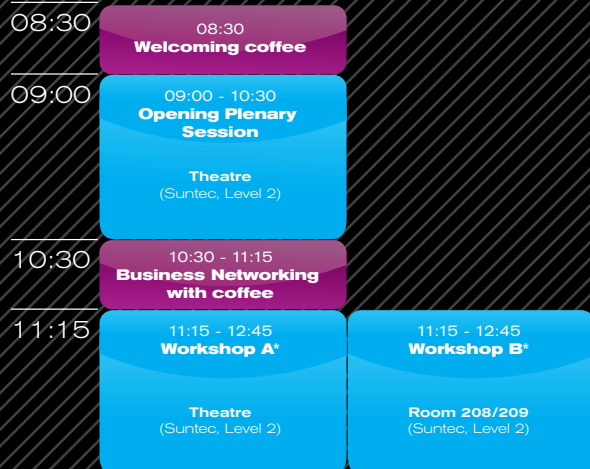

TFWA Asia Pacific & GATE ONE2ONE Programme

■ TFWA Asia Pacific Exhibition
 ■ TFWA Conferences
 ■ Sporting & Social Events

Monday 10 May (details)

Morning Session

Afternoon Session

Workshops A and B run simultaneously

Workshops C and D run simultaneously

* TRANSLATION AVAILABLE in Mandarin and Japanese

* TRANSLATION AVAILABLE in Mandarin and Japanese