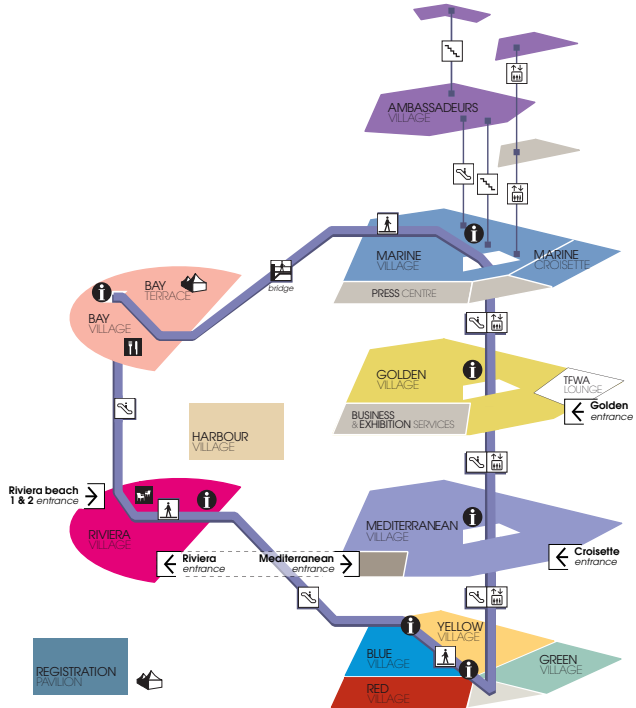

- LEVEL 1**
- Bay village
 - Bay terrace
 - Information desk

- LEVEL 0**
- Riviera village
 - Riviera beach 1 & 2 entrance
 - Riviera entrance access to Registration pavilion
 - Meeting point
 - Information desk

- LEVEL 5**
- 5th floor
 - Hospitality suites

- LEVEL 4**
- Ambassadeurs village
 - Auditorium i - j - k

- LEVEL 3**
- Marine village
 - Marine Croisette
 - Auditorium a - b - c - d - e
 - Press centre
 - Information desk

- LEVEL 1**
- Golden village
 - TFWA lounge
 - Business & Exhibition services
 - Golden entrance
 - Information desk

- LEVEL 0**
- Mediterranean village
 - TFWA & Altec offices
 - Croisette entrance
 - Mediterranean entrance access to Registration pavilion
 - Information desk

- LEVEL -1**
- Red village
 - Green village
 - Blue village
 - Yellow village
 - Information desk