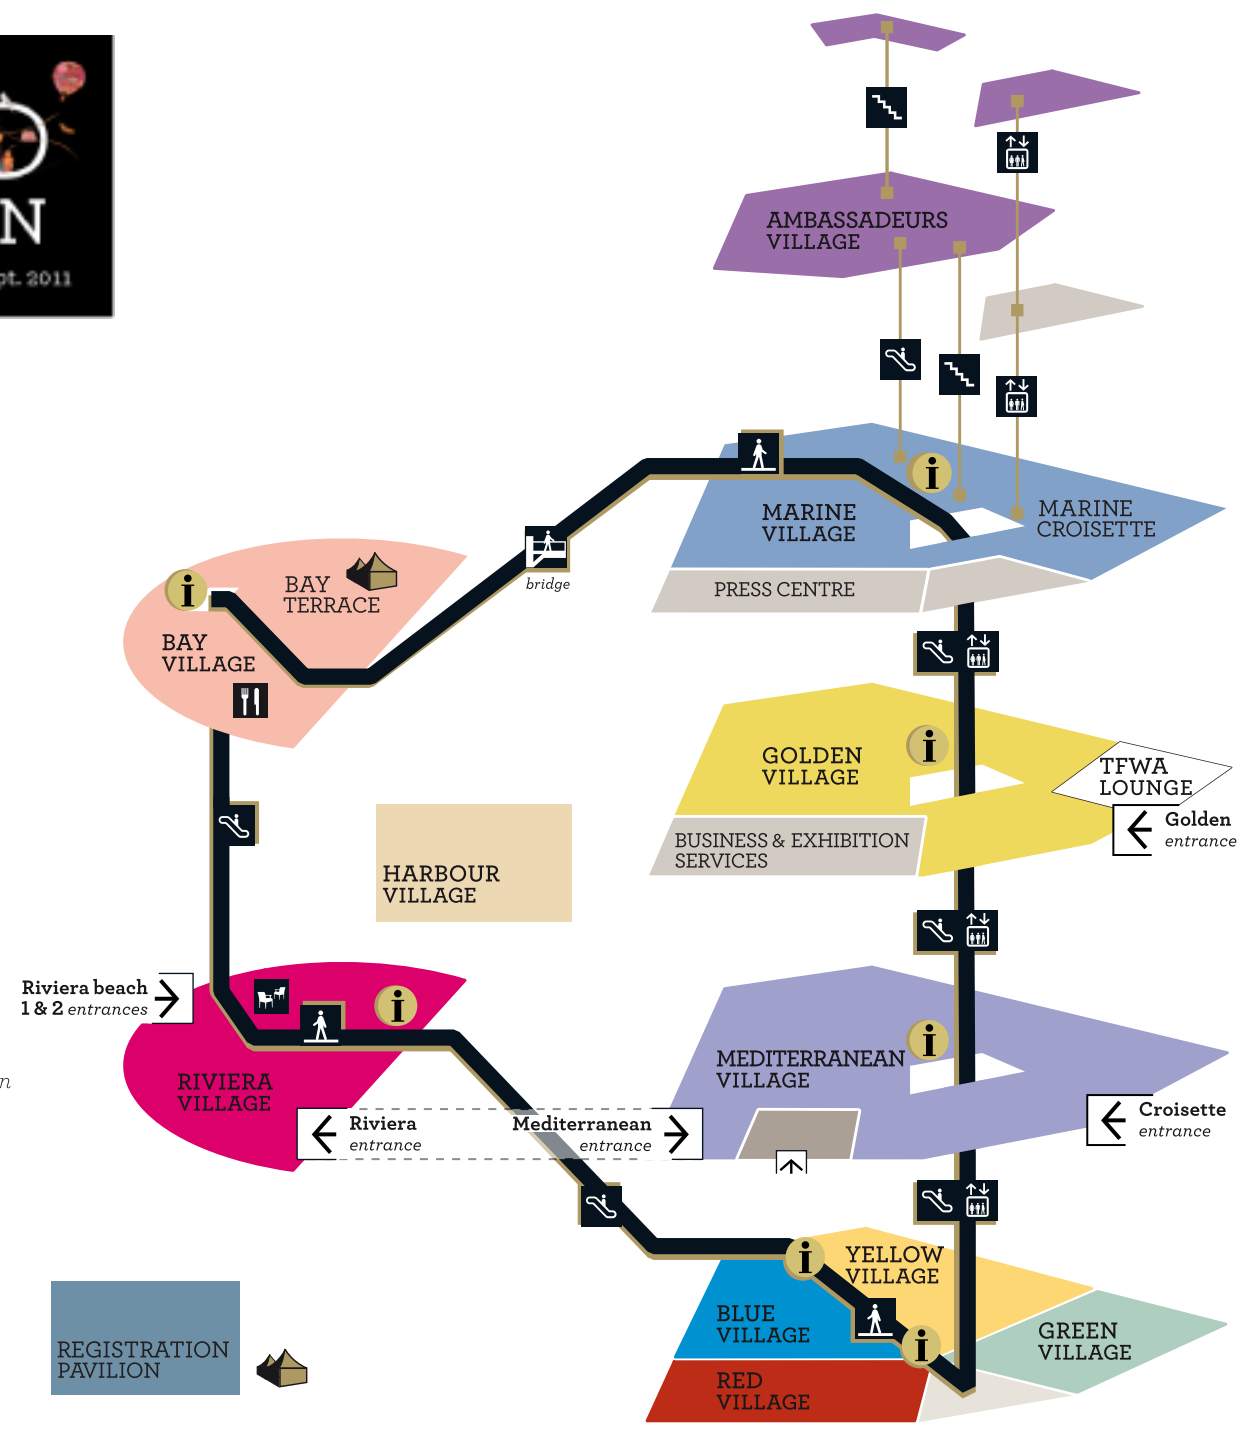

- LEVEL 1**
- Bay village
 - Bay terrace
 - Information desk

- LEVEL 0**
- Riviera village
 - Riviera beach 1 & 2 entrances
 - Riviera entrance access to Registration pavilion
 - Meeting point
 - Information desk

- LEVEL 5**
- 5th floor
- LEVEL 4**
- Ambassadeurs village
 - Auditoriums i - j - k
- LEVEL 3**
- Marine village
 - Marine Croisette
 - Auditoriums a - b - c - d - e
 - Press centre
 - Information desk
- LEVEL 1**
- Golden village
 - TFWA lounge
 - Business & Exhibition services
 - Golden entrance
 - Information desk
- LEVEL 0**
- Mediterranean village
 - TFWA & Altec offices
 - Croisette entrance access to Registration pavilion
 - Mediterranean entrance access to Registration pavilion
 - Information desk
- LEVEL -1**
- Red village
 - Green village
 - Blue village
 - Yellow village
 - Information desk