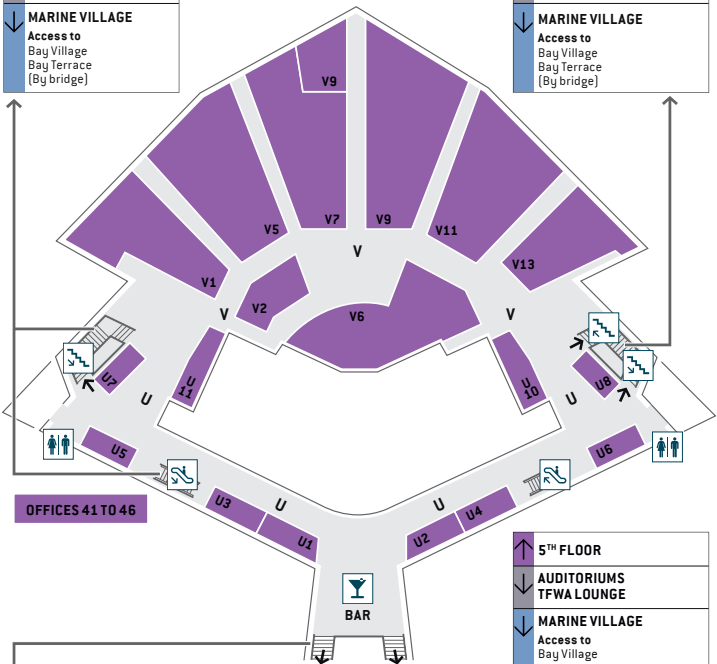

- ↓ AUDITORIUMS
TFWA LOUNGE
- ↓ MARINE VILLAGE
- ↓ Access to
Bay Village
Bay Terrace
(By bridge)

- ↑ 5TH FLOOR
- ↓ AUDITORIUMS
TFWA LOUNGE
- ↓ MARINE VILLAGE
- ↓ Access to
Bay Village
Bay Terrace
(By bridge)

OFFICES 41 TO 46

- ↑ 5TH FLOOR
- ↓ AUDITORIUMS
TFWA LOUNGE
- ↓ MARINE VILLAGE
- ↓ Access to
Bay Village
Bay Terrace
(By bridge)
- ↓ GOLDEN VILLAGE
- ↓ WELL-BEING LOUNGE
BUSINESS &
EXHIBITION SERVICES
PRESS CENTRE
- ↓ MEDITERRANEAN
VILLAGE
- ↓ Access to
Beach Village
- ↓ BLUE VILLAGE
- ↓ YELLOW VILLAGE
- ↓ RED VILLAGE
- ↓ GREEN VILLAGE

- ↓ AUDITORIUMS
TFWA LOUNGE
- ↓ MARINE VILLAGE
- ↓ Access to
Bay Village
Bay Terrace
(By bridge)
- ↓ GOLDEN VILLAGE
- ↓ WELL-BEING LOUNGE
BUSINESS &
EXHIBITION SERVICES
PRESS CENTRE