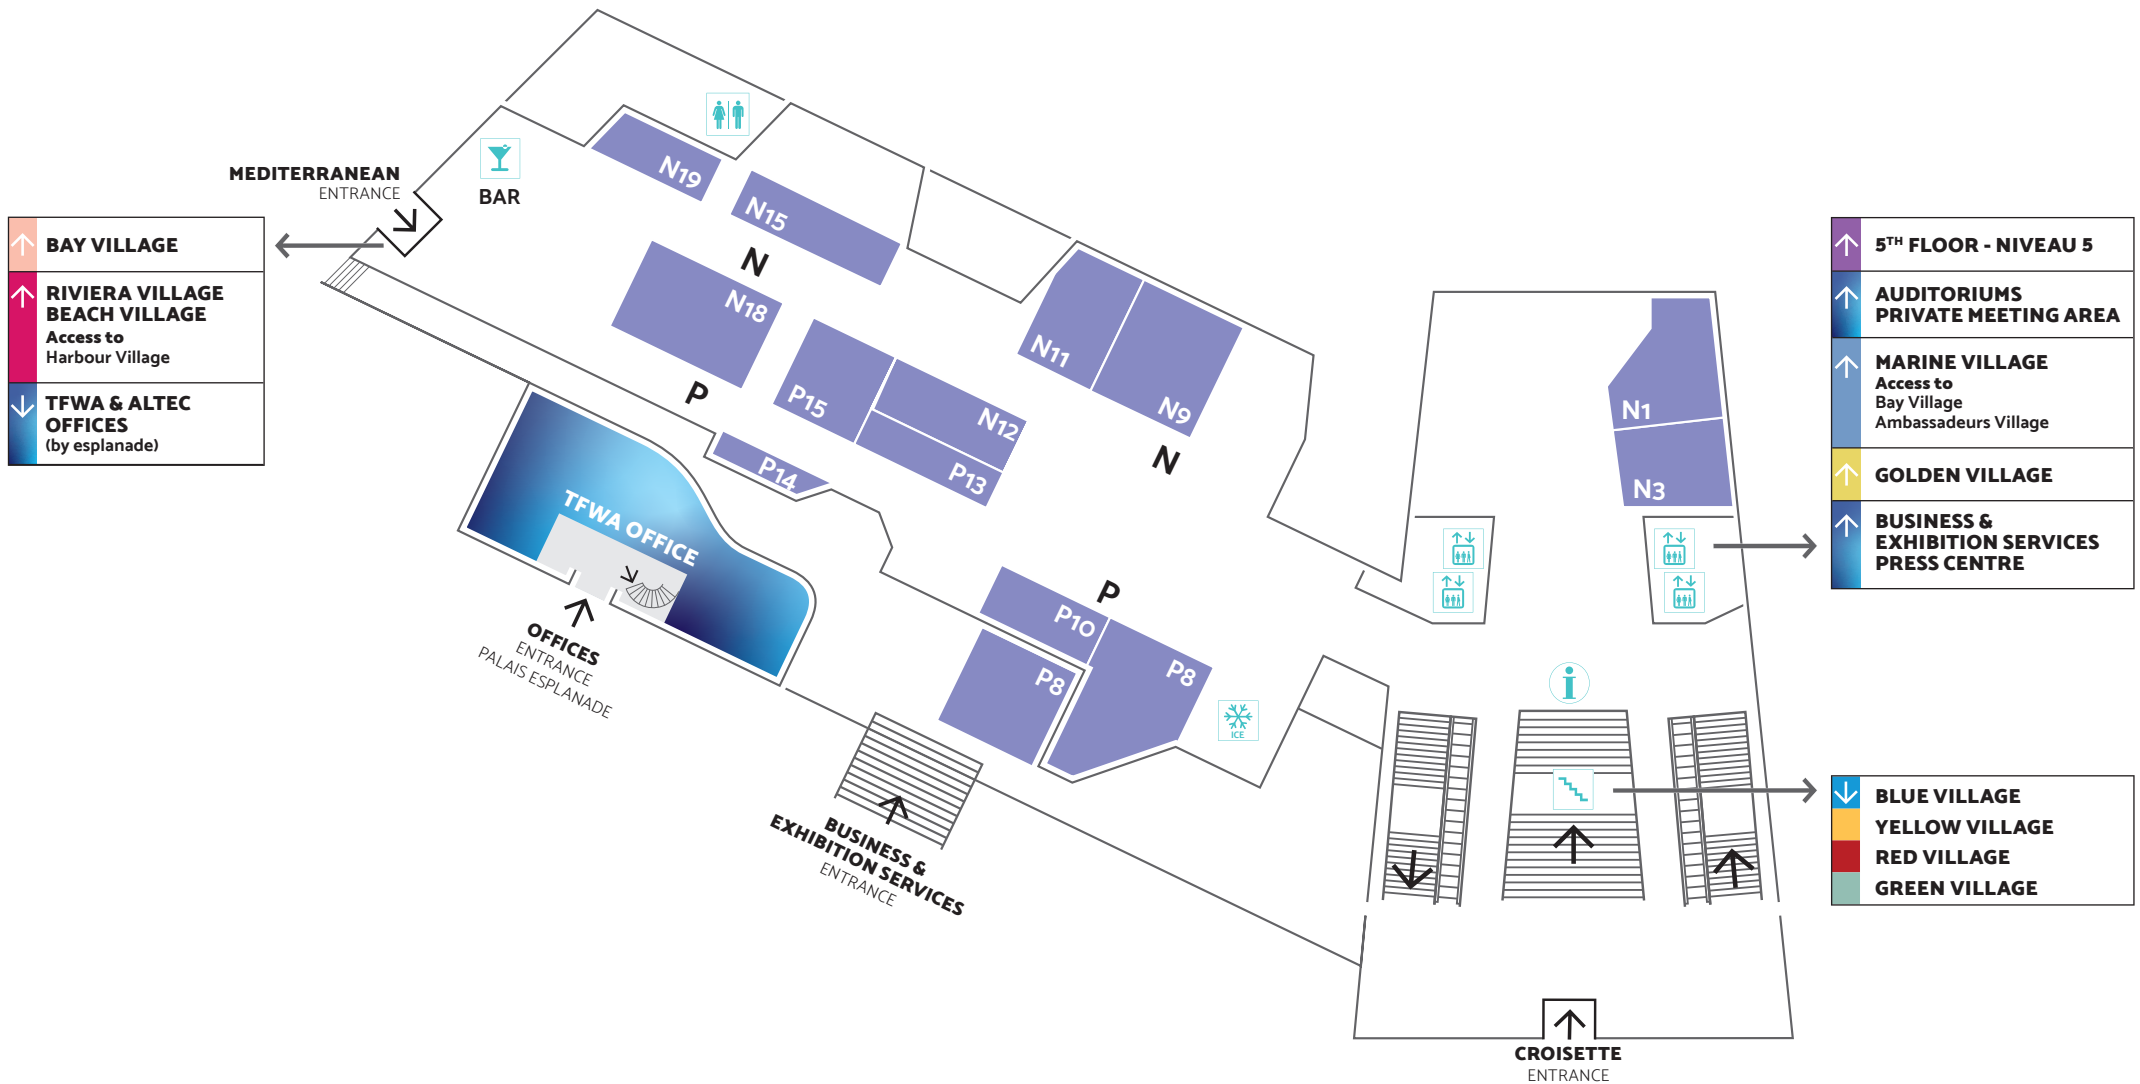

# MEDITERRANEAN VILLAGE

00

- ↑ BAY VILLAGE
- ↑ RIVIERA VILLAGE  
BEACH VILLAGE  
Access to  
Harbour Village
- ↓ TFWA & ALTEC  
OFFICES  
(by esplanade)

- ↑ 5<sup>TH</sup> FLOOR - NIVEAU 5
- ↑ AUDITORIUMS  
PRIVATE MEETING AREA
- ↑ MARINE VILLAGE  
Access to  
Bay Village  
Ambassadeurs Village
- ↑ GOLDEN VILLAGE
- ↑ BUSINESS &  
EXHIBITION SERVICES  
PRESS CENTRE

- ↓ BLUE VILLAGE
- ↓ YELLOW VILLAGE
- ↓ RED VILLAGE
- ↓ GREEN VILLAGE