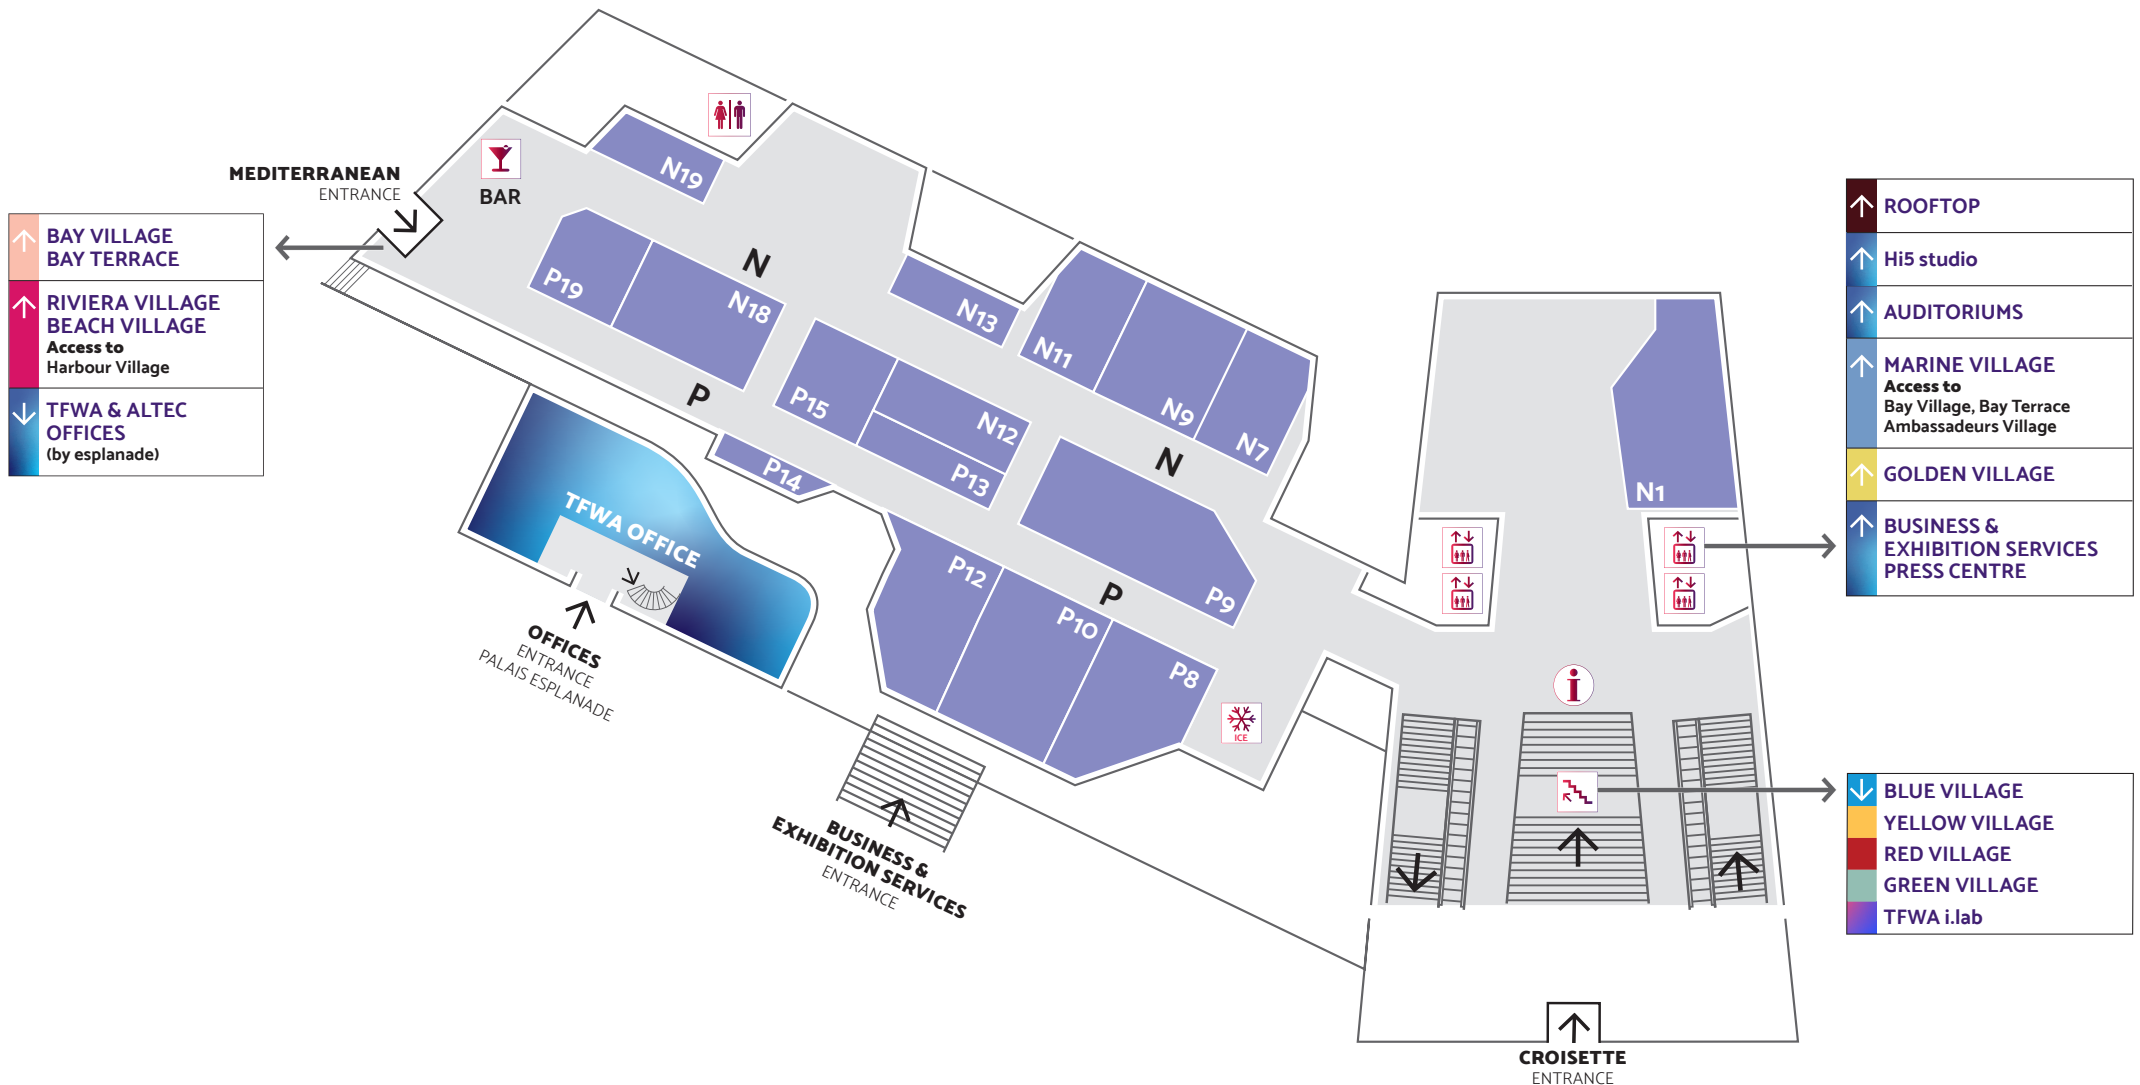

MEDITERRANEAN VILLAGE

LEVEL OO

- ↑ BAY VILLAGE
BAY TERRACE
- ↑ RIVIERA VILLAGE
BEACH VILLAGE
Access to
Harbour Village
- ↓ TFWA & ALTEC
OFFICES
(by esplanade)

- ↑ ROOFTOP
- ↑ Hi5 studio
- ↑ AUDITORIUMS
- ↑ MARINE VILLAGE
Access to
Bay Village, Bay Terrace
Ambassadeurs Village
- ↑ GOLDEN VILLAGE
- ↑ BUSINESS &
EXHIBITION SERVICES
PRESS CENTRE

- ↓ BLUE VILLAGE
- ↓ YELLOW VILLAGE
- ↓ RED VILLAGE
- ↓ GREEN VILLAGE
- ↓ TFWA i.lab