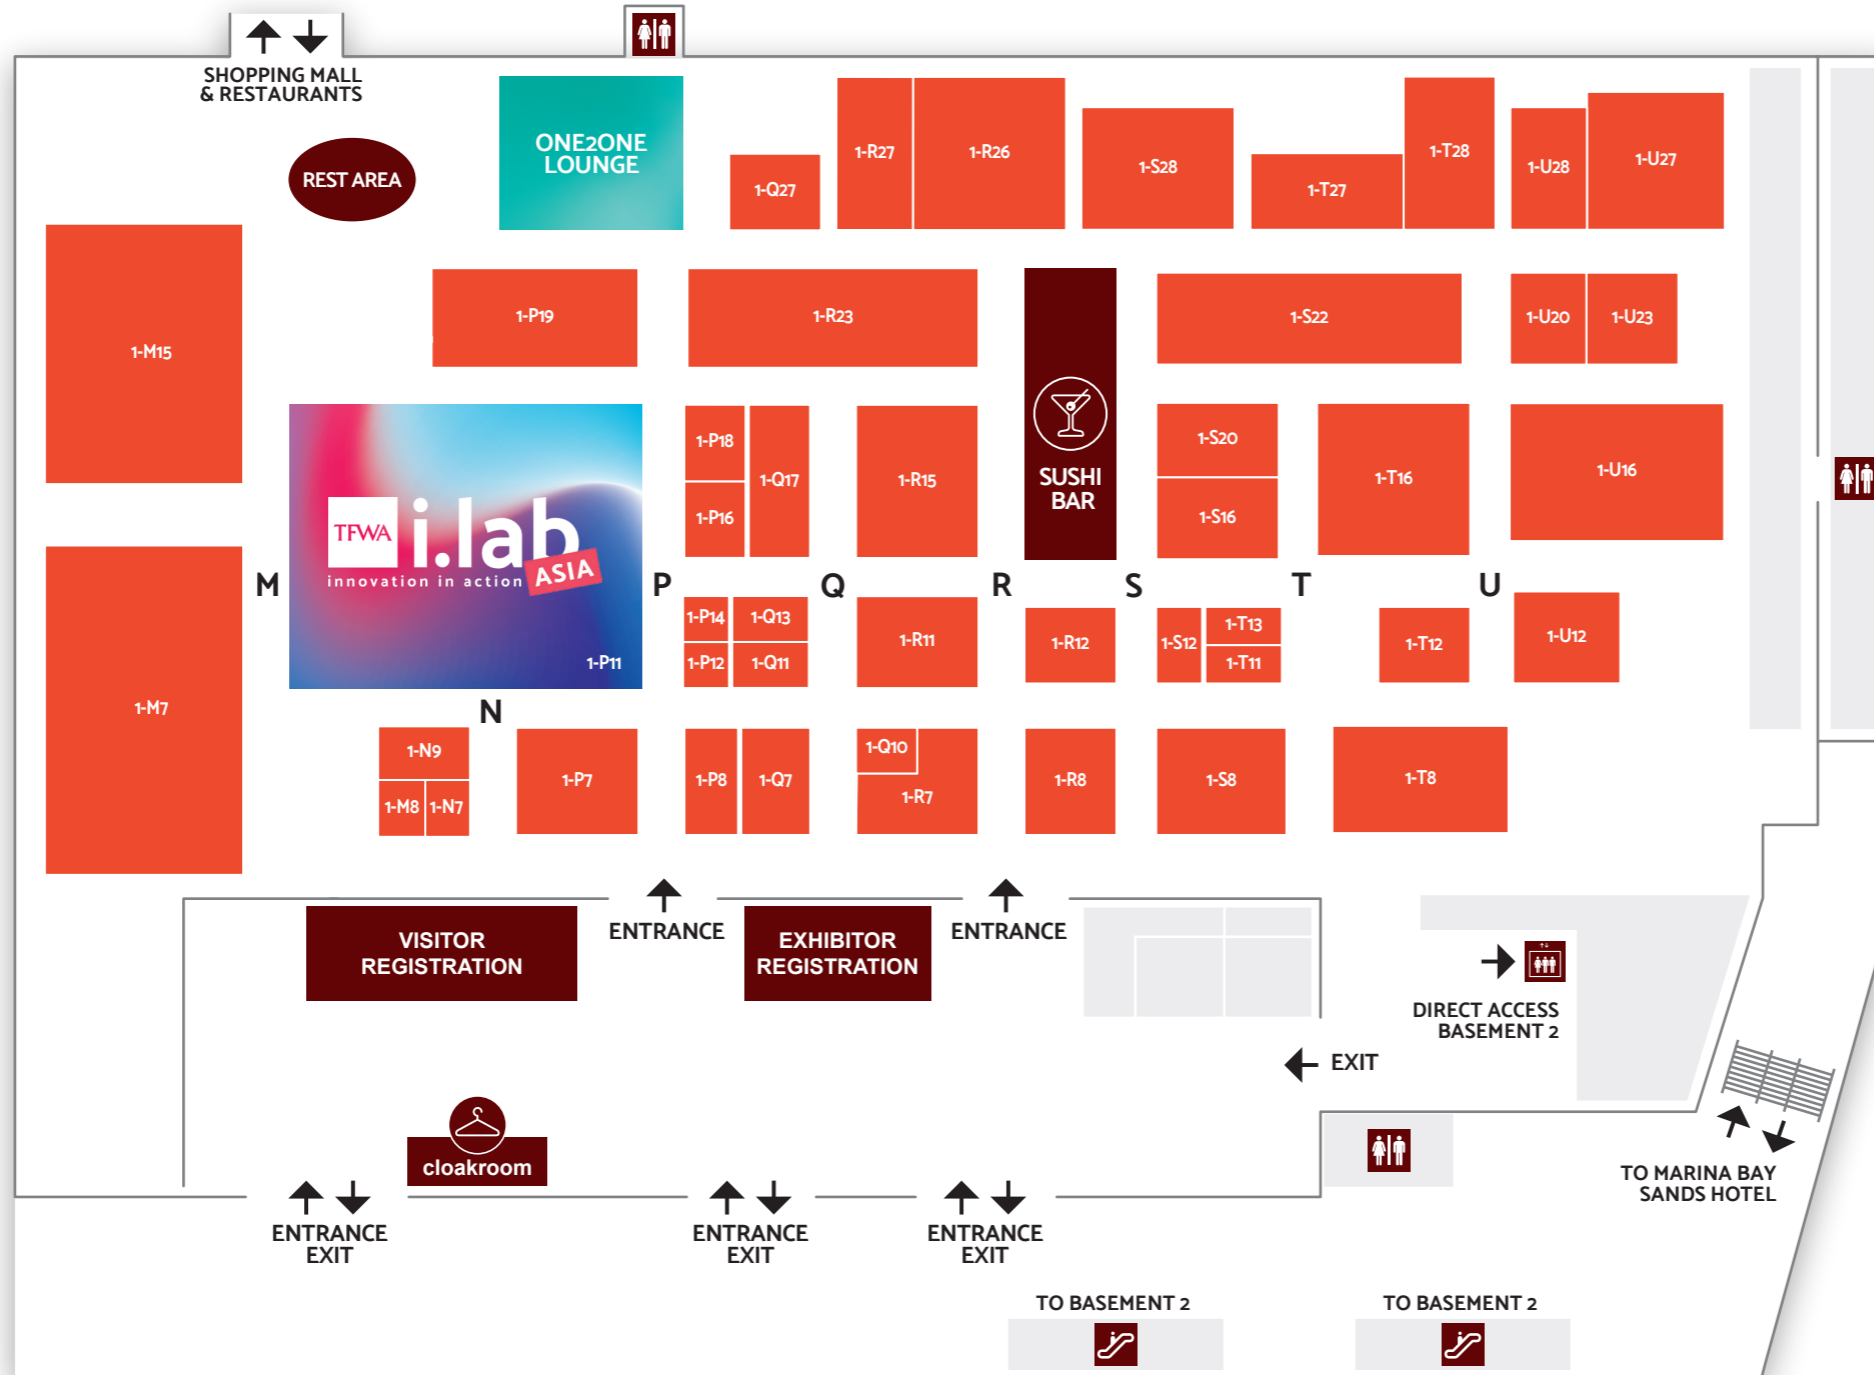

TFWA

ASIA PACIFIC
EXHIBITION &
CONFERENCE

LEVEL 5 Conference

LEVEL 4 TFWA Asia Pacific Lounge

LEVEL 3 TFWA Office

LEVEL 1 Registration - Exhibition Hall - TFWA i.lab ASIA - ONE2ONE Lounge

BASEMENT 2 Exhibition Hall - Press Centre - Business Centre

LEVEL 1

TFWA

ASIA PACIFIC EXHIBITION & CONFERENCE

LEVEL 5 Conference

LEVEL 4 TFWA Asia Pacific Lounge

LEVEL 3 TFWA Office

LEVEL 1 Registration – Exhibition Hall – TFWA i.lab ASIA – ONE2ONE Lounge

BASEMENT 2 Exhibition Hall – Press Centre – Business Centre

BASEMENT 2

LEVEL 1