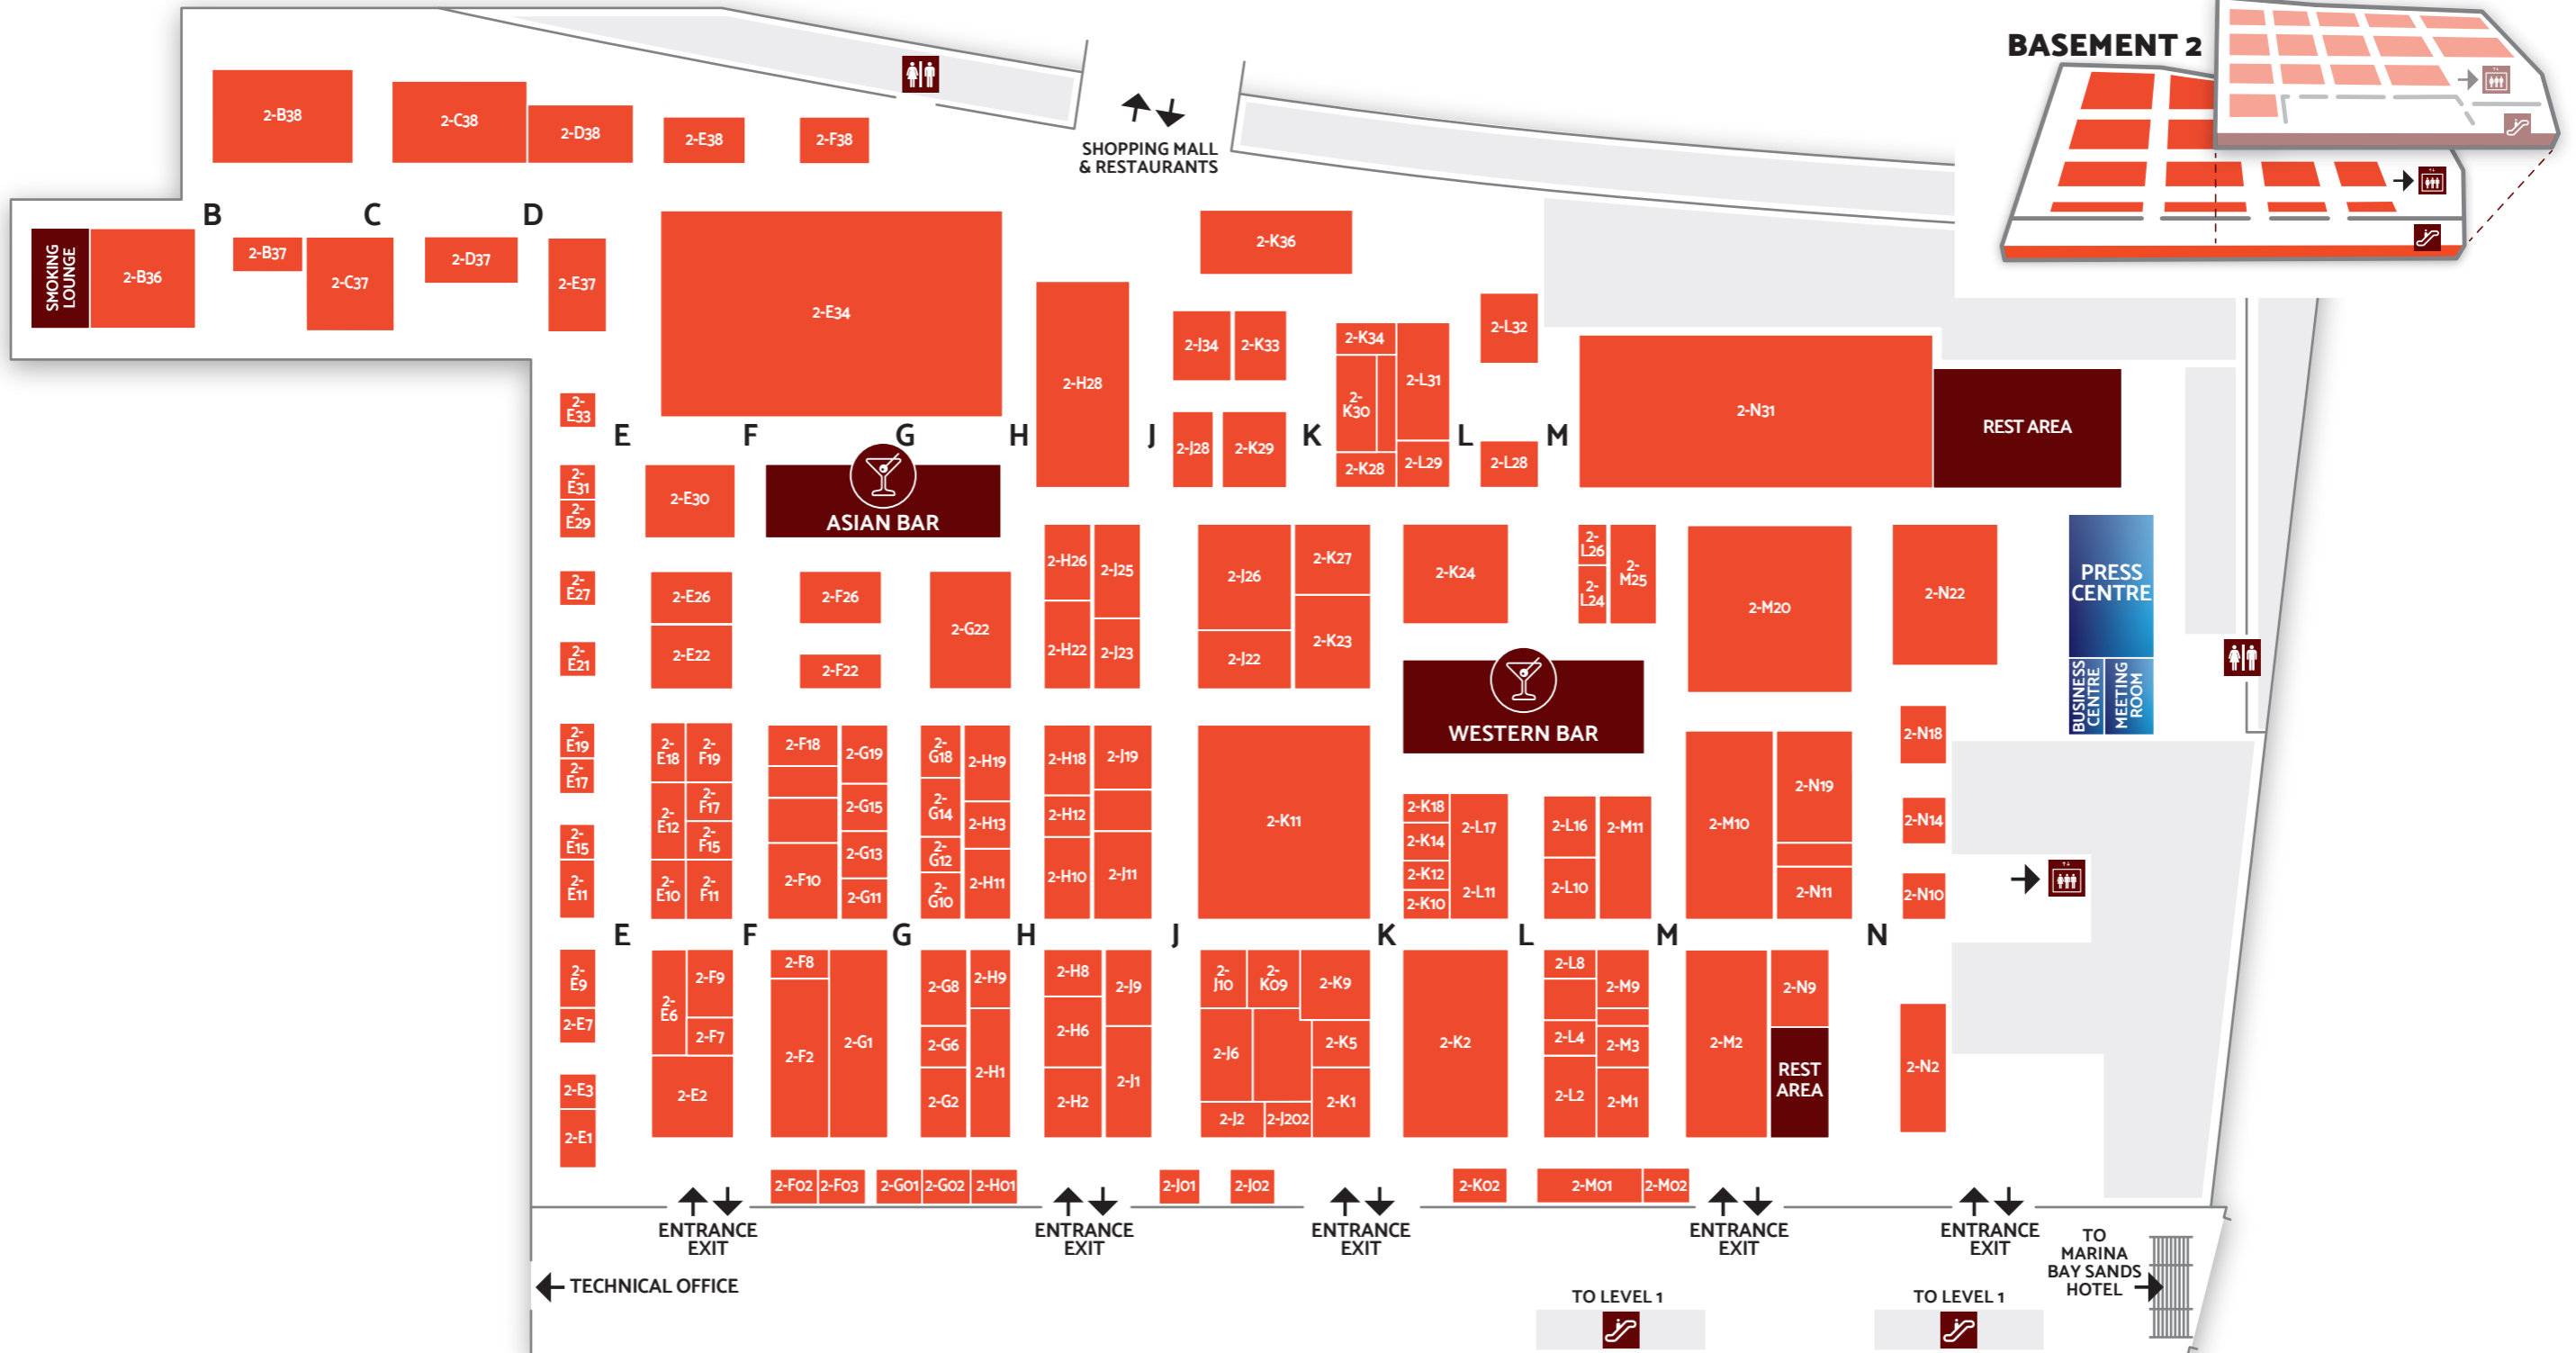

TFWA

ASIA PACIFIC
EXHIBITION &
CONFERENCE

LEVEL 5 Conference

LEVEL 4 TFWA Asia Pacific Lounge

LEVEL 3 TFWA Office

LEVEL 1 Registration - Exhibition Hall - TFWA i.lab ASIA - ONE2ONE Lounge

BASEMENT 2 Exhibition Hall - Press Centre - Business Centre

LEVEL 1

TFWA

ASIA PACIFIC EXHIBITION & CONFERENCE

LEVEL 5 Conference

LEVEL 4 TFWA Asia Pacific Lounge

LEVEL 3 TFWA Office

LEVEL 1 Registration – Exhibition Hall – TFWA i.lab ASIA – ONE2ONE Lounge

BASEMENT 2 Exhibition Hall – Press Centre – Business Centre

BASEMENT 2

LEVEL 1