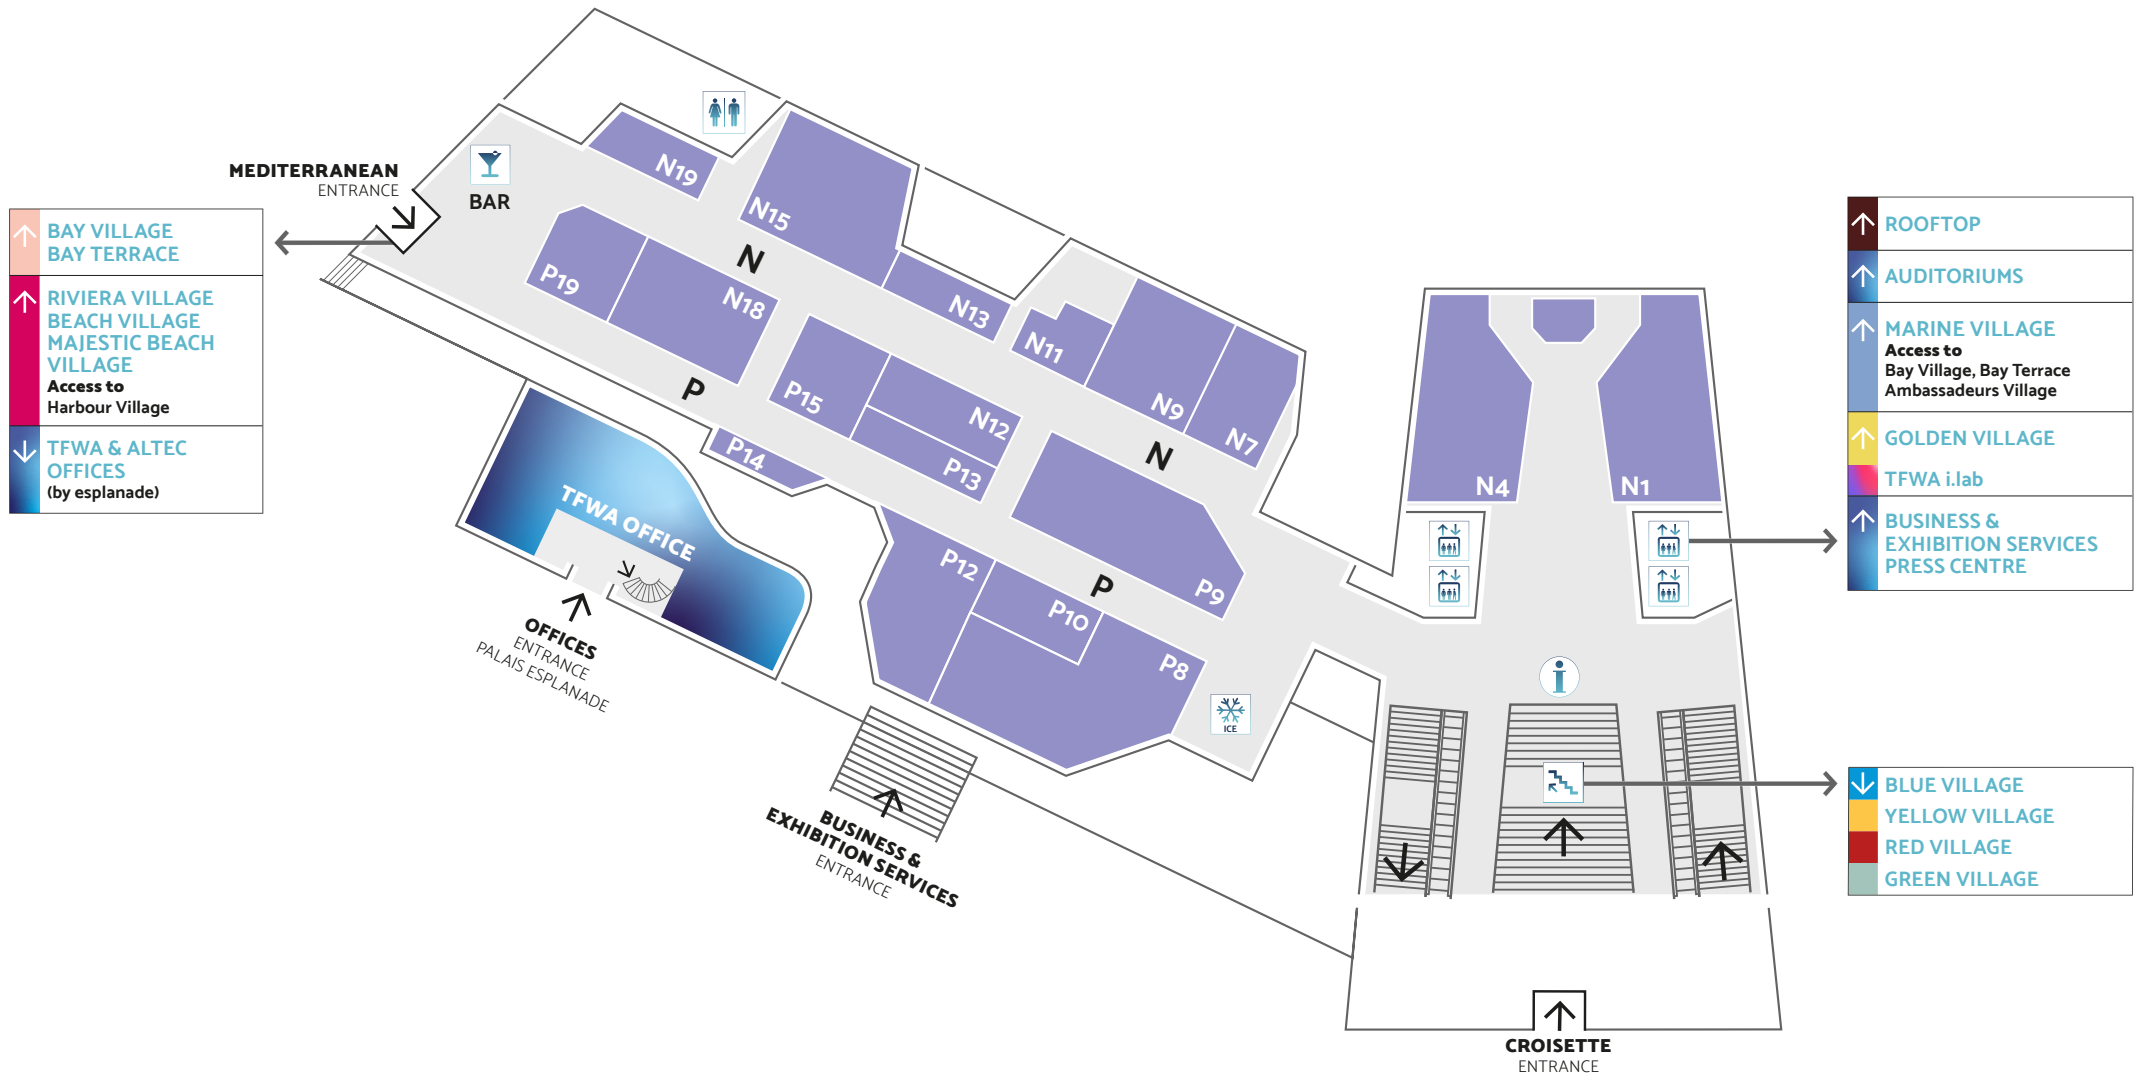

MEDITERRANEAN VILLAGE

LEVEL OO

- ↑ BAY VILLAGE
BAY TERRACE
- ↑ RIVIERA VILLAGE
BEACH VILLAGE
MAJESTIC BEACH VILLAGE
Access to
Harbour Village
- ↓ TFWA & ALTEC
OFFICES
(by esplanade)

- ↑ ROOFTOP
- ↑ AUDITORIUMS
- ↑ MARINE VILLAGE
Access to
Bay Village, Bay Terrace
Ambassadeurs Village
- ↑ GOLDEN VILLAGE
- TFWA i.lab
- ↑ BUSINESS &
EXHIBITION SERVICES
PRESS CENTRE

- ↓ BLUE VILLAGE
- YELLOW VILLAGE
- RED VILLAGE
- GREEN VILLAGE