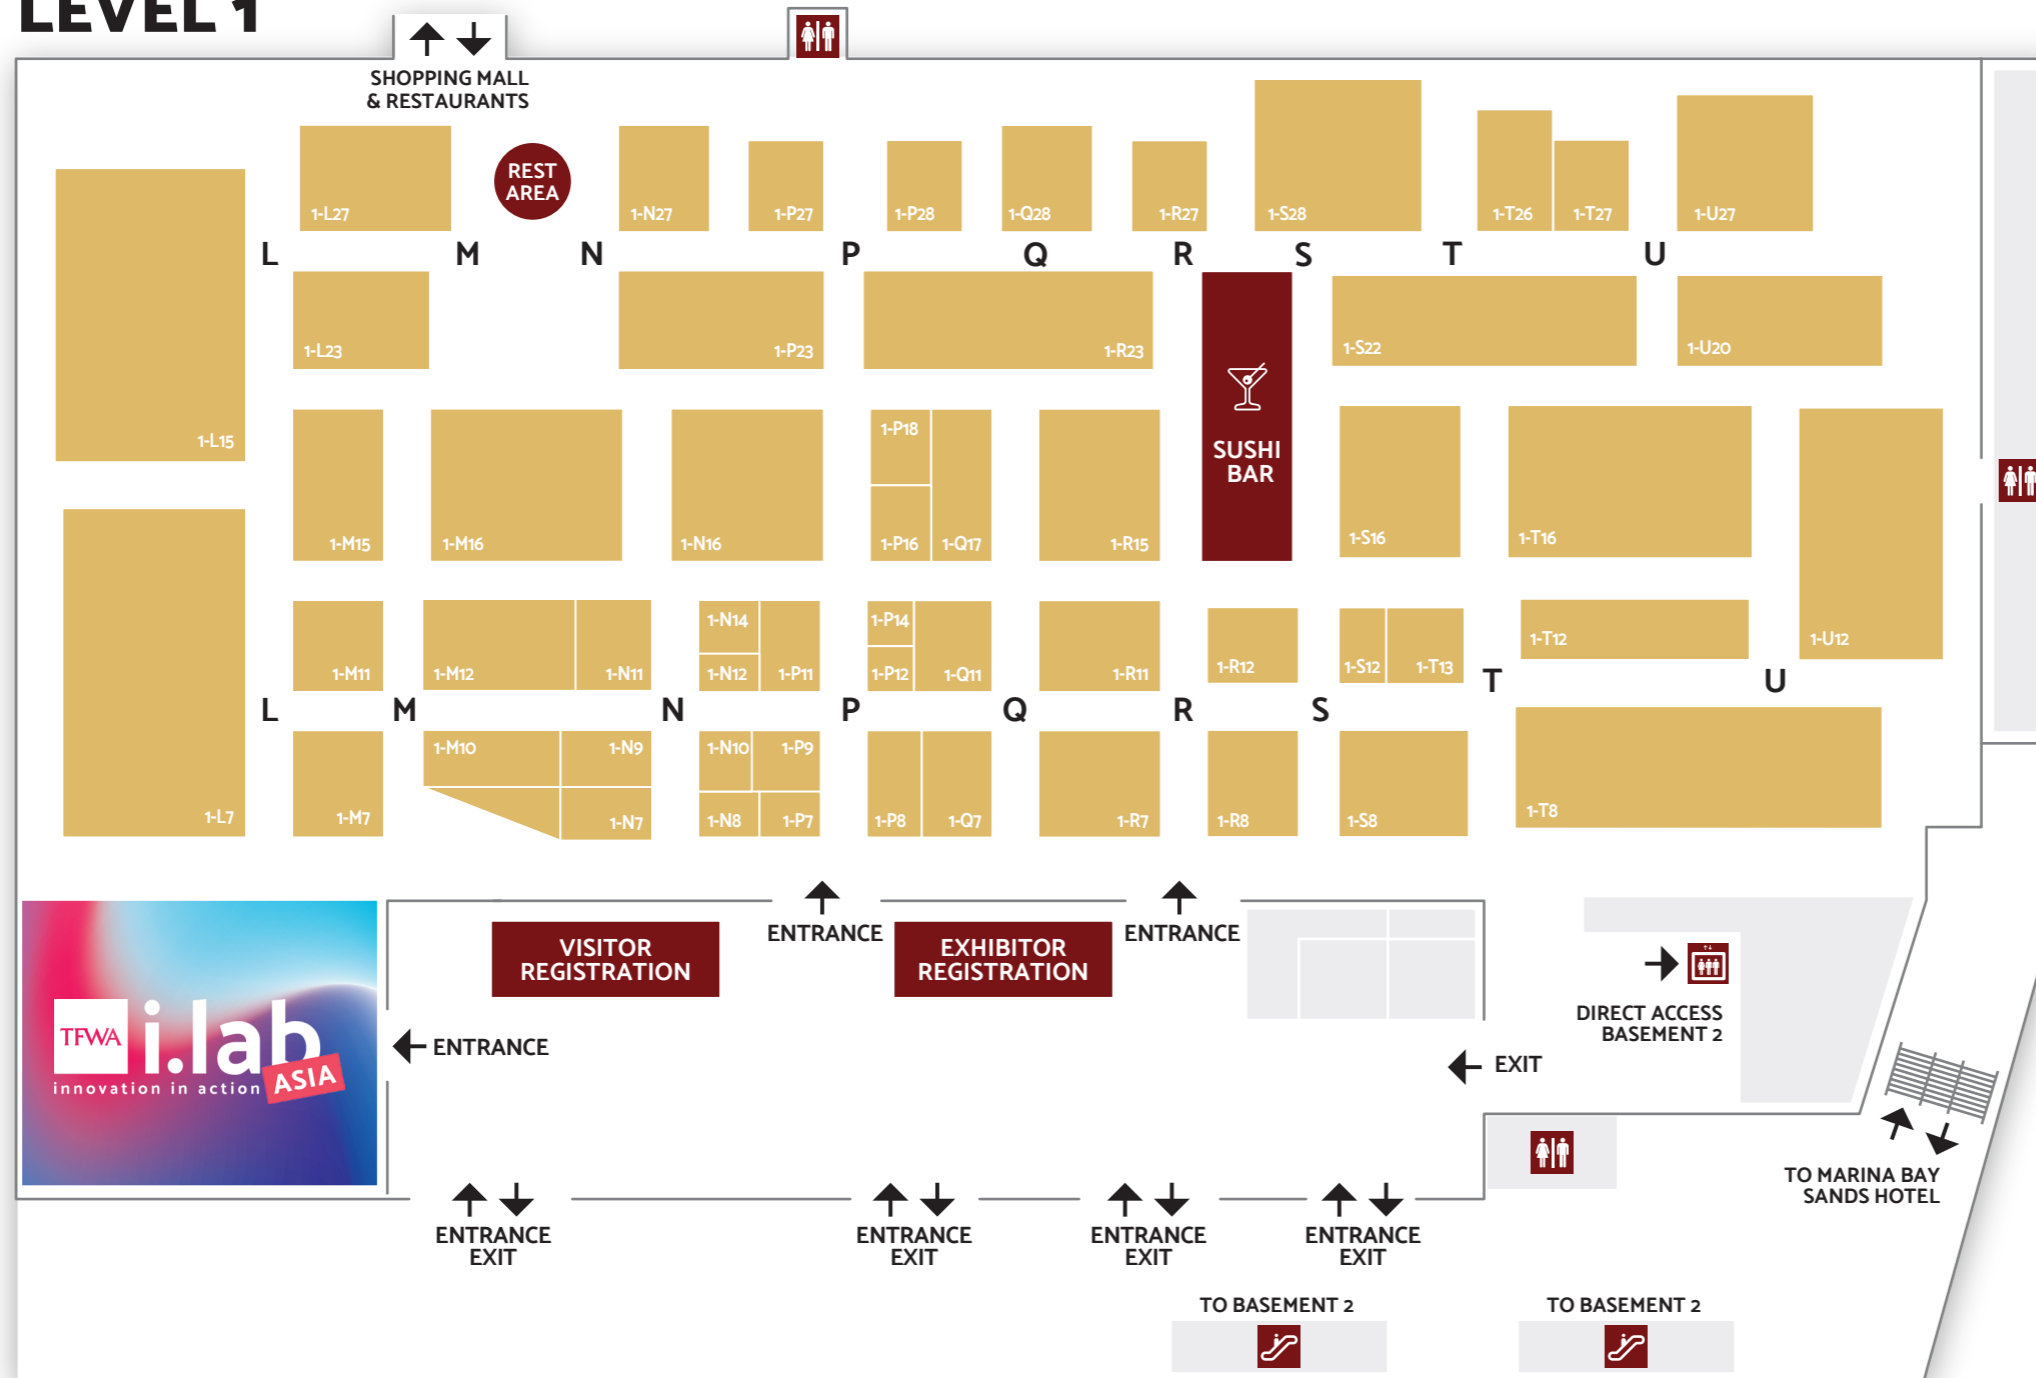

TFWA

ASIA PACIFIC
EXHIBITION &
CONFERENCE

LEVEL 5 Conference

LEVEL 4 TFWA Asia Pacific Lounge

LEVEL 3 TFWA Office - Workshops

LEVEL 1 Registration - Exhibition Hall - TFWA i.lab ASIA

BASEMENT 2 Exhibition Hall - Press Centre - Business Centre - ONE2ONE Lounge - Cloakroom

LEVEL 1

TFWA

ASIA PACIFIC
EXHIBITION &
CONFERENCE

LEVEL 5 Conference

LEVEL 4 TFWA Asia Pacific Lounge

LEVEL 3 TFWA Office - Workshops

LEVEL 1 Registration - Exhibition Hall - TFWA i.lab ASIA

BASEMENT 2 Exhibition Hall - Press Centre - Business Centre - ONE2ONE Lounge - Cloakroom