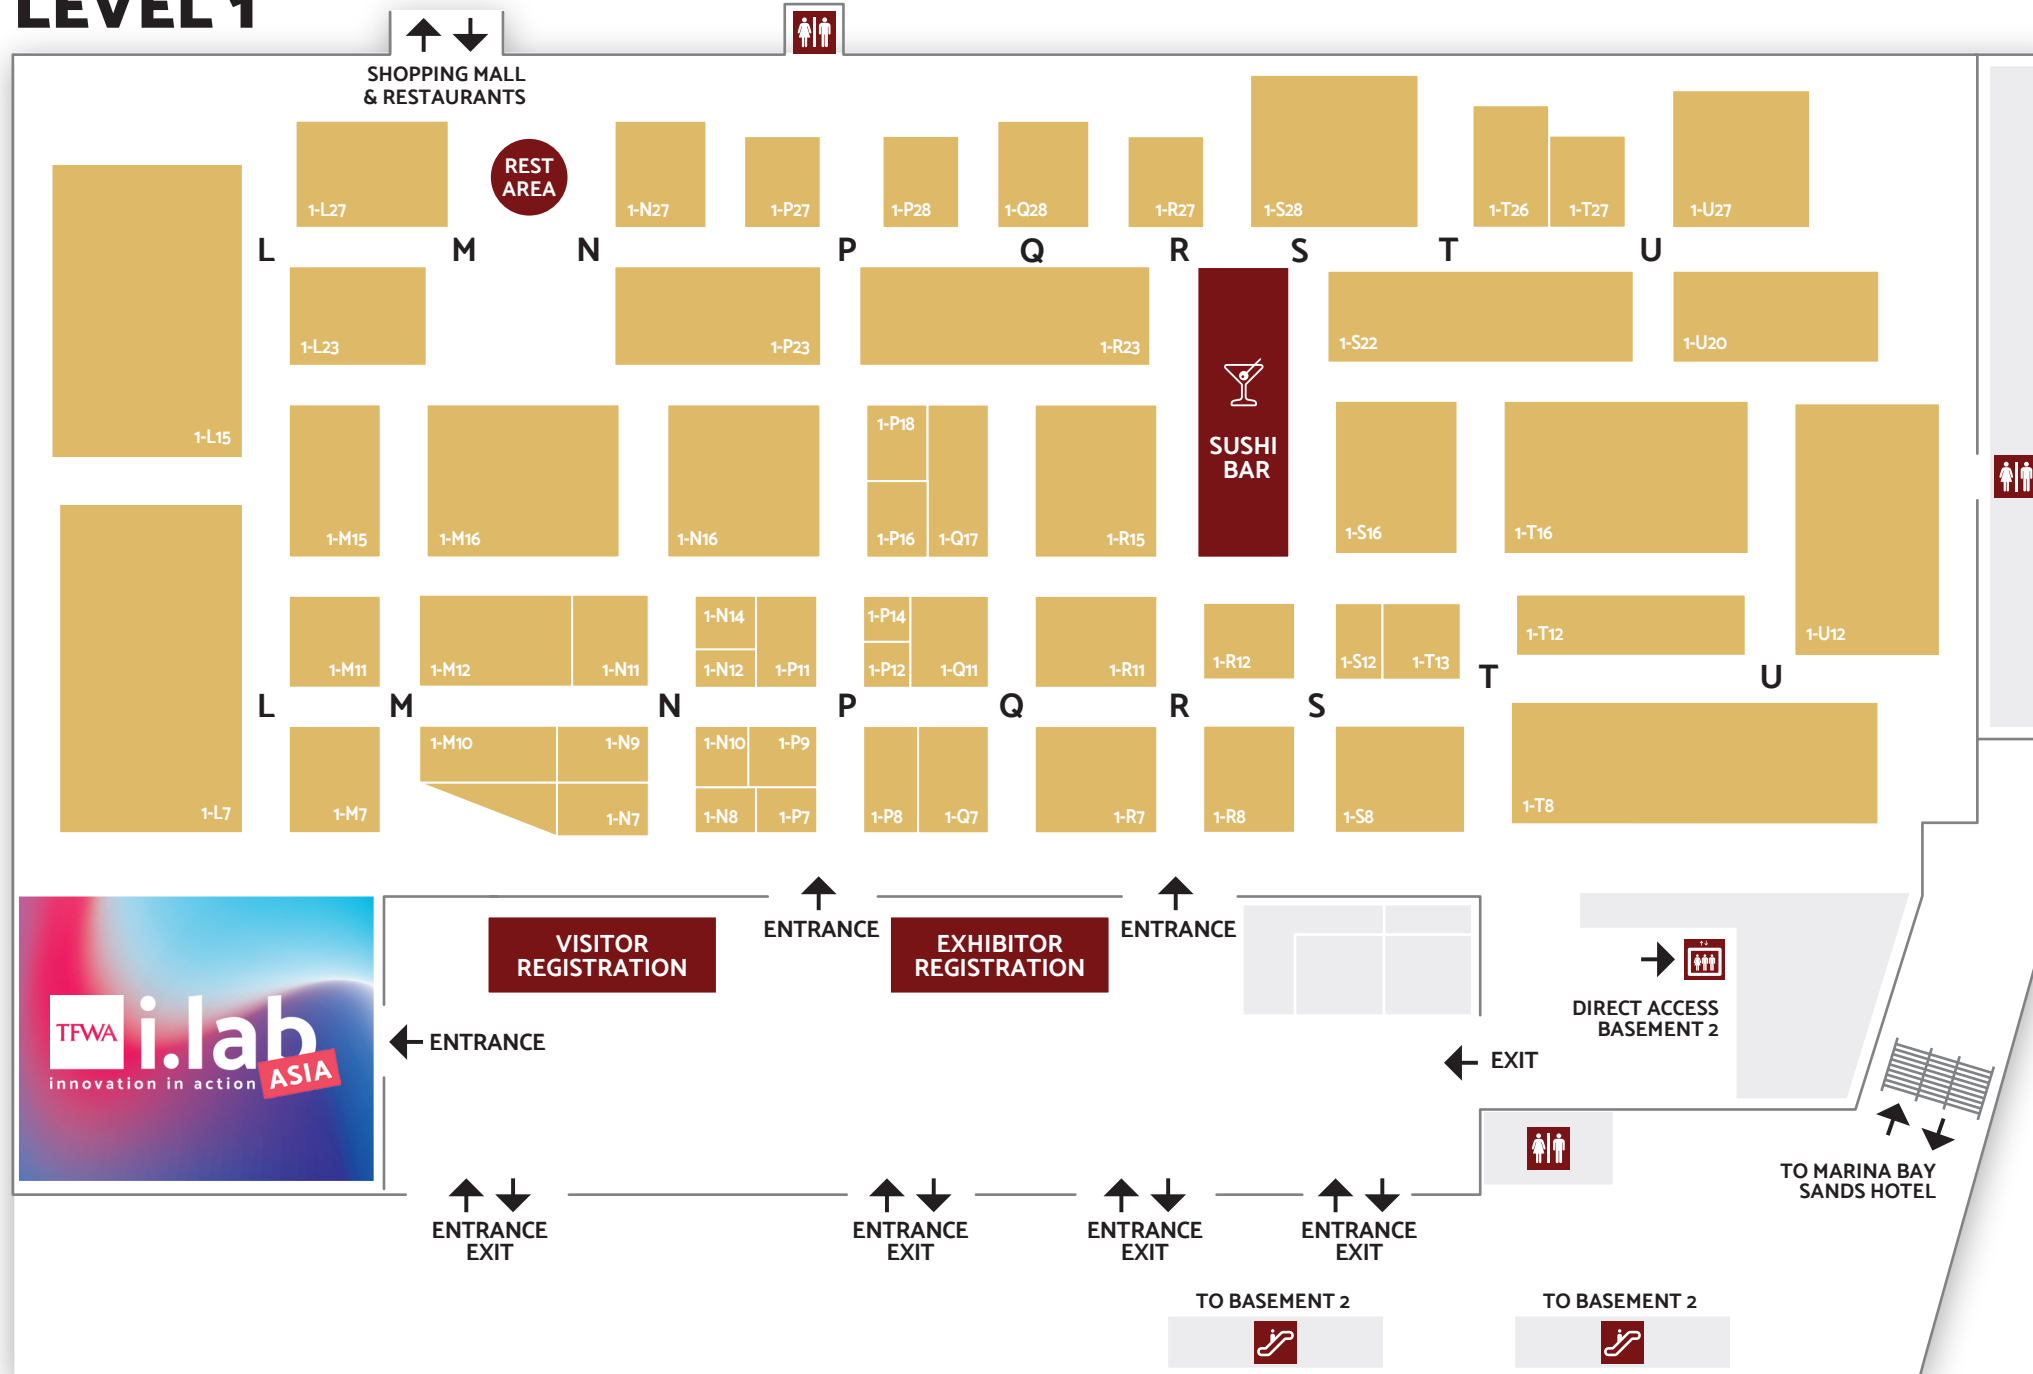

TFWA

ASIA PACIFIC
EXHIBITION &
CONFERENCE

LEVEL 5 Conference

LEVEL 4 TFWA Asia Pacific Lounge

LEVEL 3 TFWA Office - Workshops

LEVEL 1 Registration - Exhibition Hall - TFWA i.lab ASIA

BASEMENT 2 Exhibition Hall - Press Centre - Business Centre - ONE2ONE Lounge - Cloakroom

LEVEL 1

TFWA

ASIA PACIFIC
EXHIBITION &
CONFERENCE

- LEVEL 5 Conference
- LEVEL 4 TFWA Asia Pacific Lounge
- LEVEL 3 TFWA Office - Workshops
- LEVEL 1 Registration - Exhibition Hall - TFWA i.lab ASIA
- BASEMENT 2 Exhibition Hall - Press Centre - Business Centre - ONE2ONE Lounge - Cloakroom**